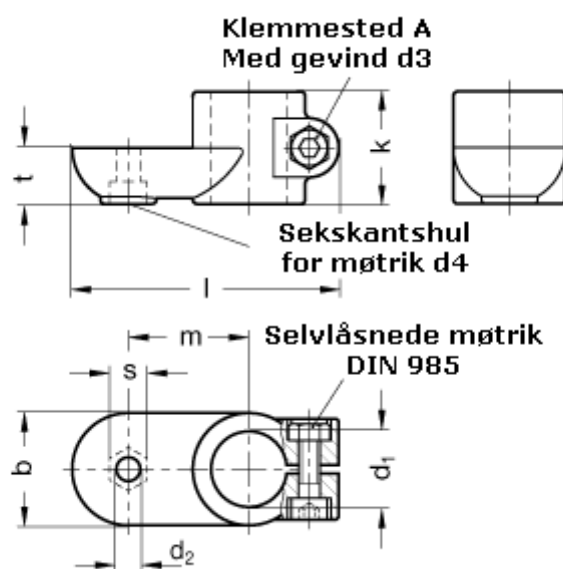

Article number: 20274B50OZ2SW

Description: E+G Swivel clamp connector
GN274-B50-OZ-2-SW

Measures

b = 65	s = 17
d1 = B50	t = 32.5
d2 = 10.5	
d3 = M10	
d4 = M10	
k = 65	
l = 148	
m = 70	